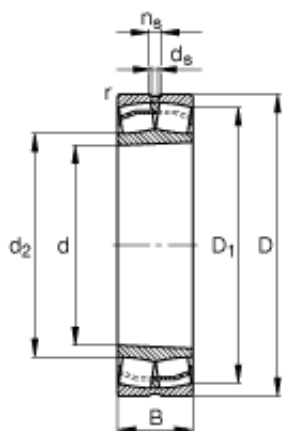

NTN-SUDAMERICAN,S.A.

120 mm x 180 mm x 46 mm FAG 23024-E1-K-TVPB Spherical Roller Bearings

Bearing No. 23024-E1-K-TVPB

23024-E1-K-TVPB Bearing 2D drawings and 3D CAD models

Size	120x180x46 mm
Bore Diameter	120 mm
Outer Diameter	180 mm
Width	46 mm
d	120 mm
D	180 mm
B	46 mm
D_1	164,7 mm
$D_{a \max}$	171,2 mm
d_2	133 mm
$d_{a \min}$	128,8 mm
d_s	3,2 mm
n_s	6,5 mm
$r_{a \max}$	2 mm
r_{\min}	2 mm
m	3,7 kg / Weight
C_r	430000 N / Dynamic load rating (radial)
e	0,22
Y_1	3,04
Y_2	4,53
C_{0r}	580000 N / Static load rating (radial)
Y_0	2,97