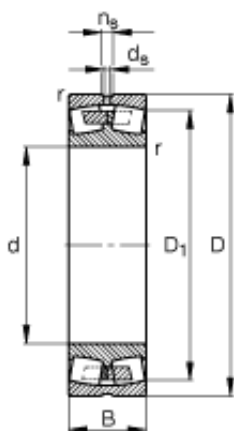

NTN-SUDAMERICAN,S.A.

180 mm x 280 mm x 74 mm FAG 23036-E1A-M Spherical Roller Bearings

Bearing No. 23036-E1A-M

23036-E1A-M Bearing 2D drawings and 3D CAD models

Size	180x280x74 mm
Bore Diameter	180 mm
Outer Diameter	280 mm
Width	74 mm
d	180 mm
D	280 mm
B	74 mm
D_1	254,3 mm
$D_{a \max}$	269,8 mm
$d_{a \min}$	190,2 mm
d_s	8 mm
n_s	15 mm
$r_{a \max}$	2,1 mm
r_{\min}	2,1 mm
m	16,8 kg / Weight
C_r	1040000 N / Dynamic load rating (radial)
e	0,23
Y_1	2,9
Y_2	4,31
C_{0r}	1450000 N / Static load rating (radial)
Y_0	2,83
n_G	2600 1/min / Limiting speed