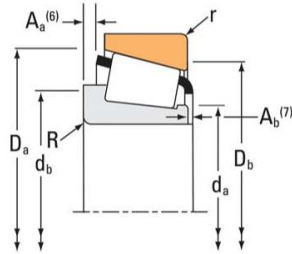

NTN-SUDAMERICAN,S.A.

TYPE TS

Oem Spec 6 Ribbed Belt Porter Cable C-BT-222 CBT222 C5510 Air Compressor

Bearing No. 6

Series	5C
Cup Part Number	6
Design Units	Imperial
D	1.7500 in
C - Cup Width	0.3750 in
r - Cup Backface To Clear Radius ¹	0.06 in
Da - Cup Frontface Backing Diameter	1.63 in
Db - Cup Backface Backing Diameter	1.50 in
e - ISO Factor ²	0.48
Y - ISO Factor ³	1.25
Cg - Geometry Factor	0.0456

6 Bearing 2D drawings and 3D CAD models